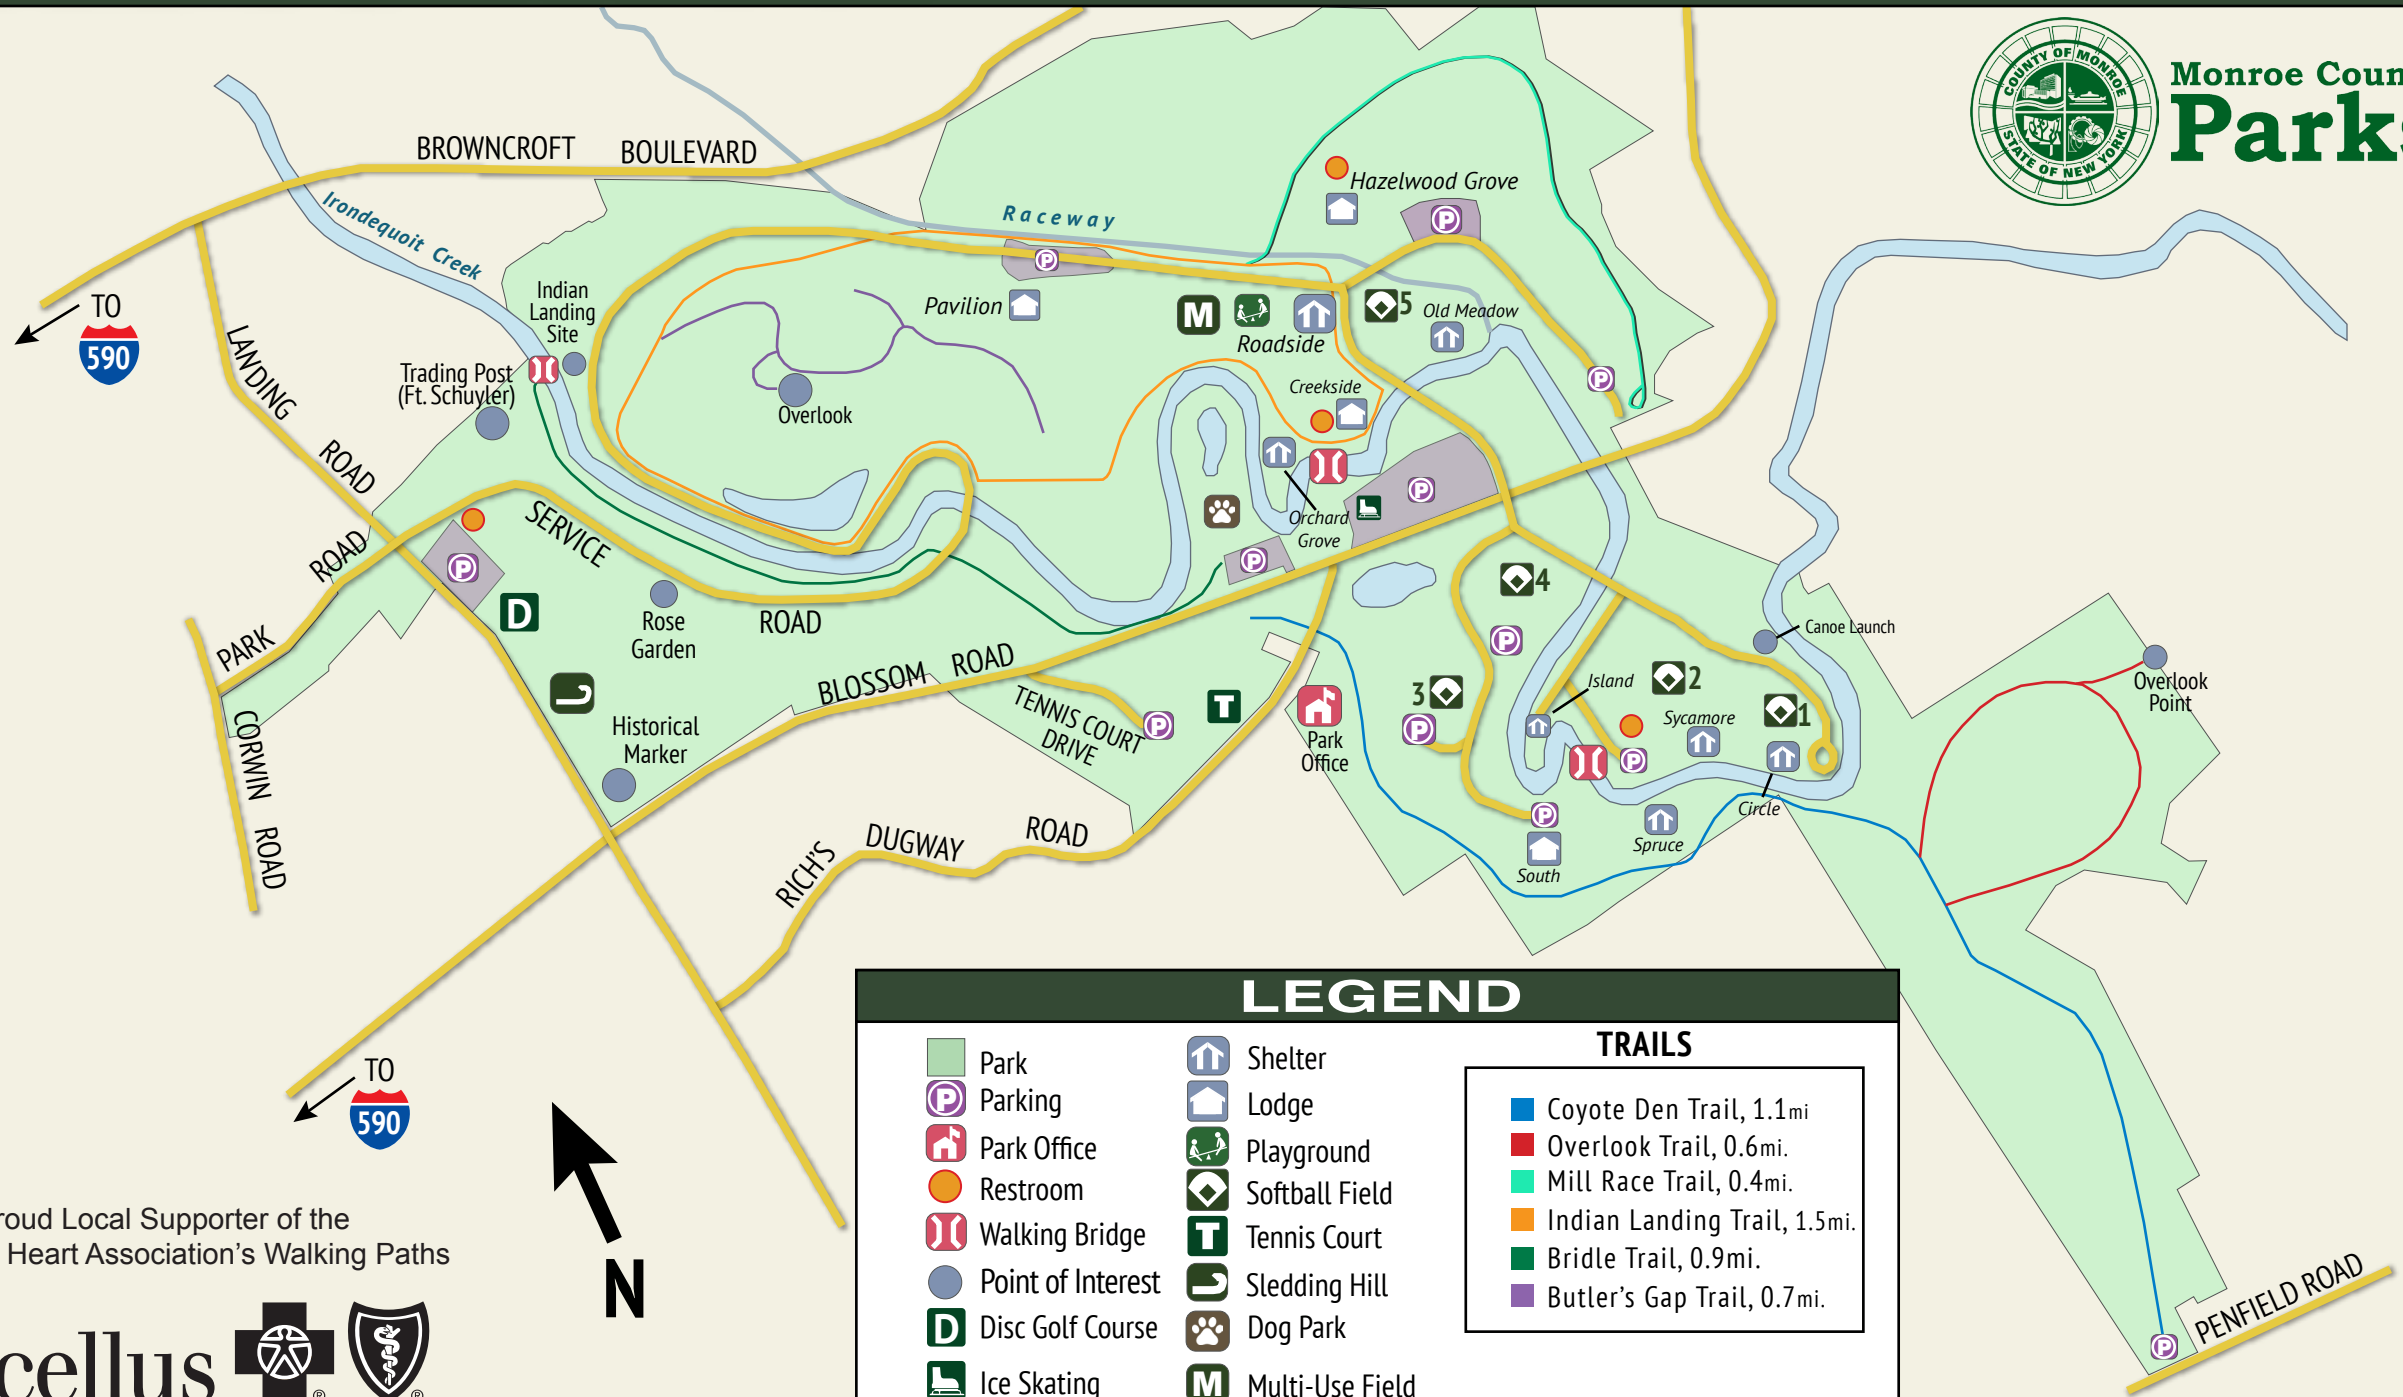

ELLISON PARK

Park Staff: 585-509-2818

for more information:
monroecounty.gov/parks
 585-753-PARK (7275)

Monroe County
Parks

LEGEND			
	Park		Shelter
	Parking		Lodge
	Park Office		Playground
	Restroom		Softball Field
	Walking Bridge		Tennis Court
	Point of Interest		Sledding Hill
	Disc Golf Course		Dog Park
	Ice Skating		Multi-Use Field
TRAILS			
	Coyote Den Trail, 1.1mi.		
	Overlook Trail, 0.6mi.		
	Mill Race Trail, 0.4mi.		
	Indian Landing Trail, 1.5mi.		
	Bridle Trail, 0.9mi.		
	Butler's Gap Trail, 0.7mi.		

Proud Local Supporter of the
 American Heart Association's Walking Paths